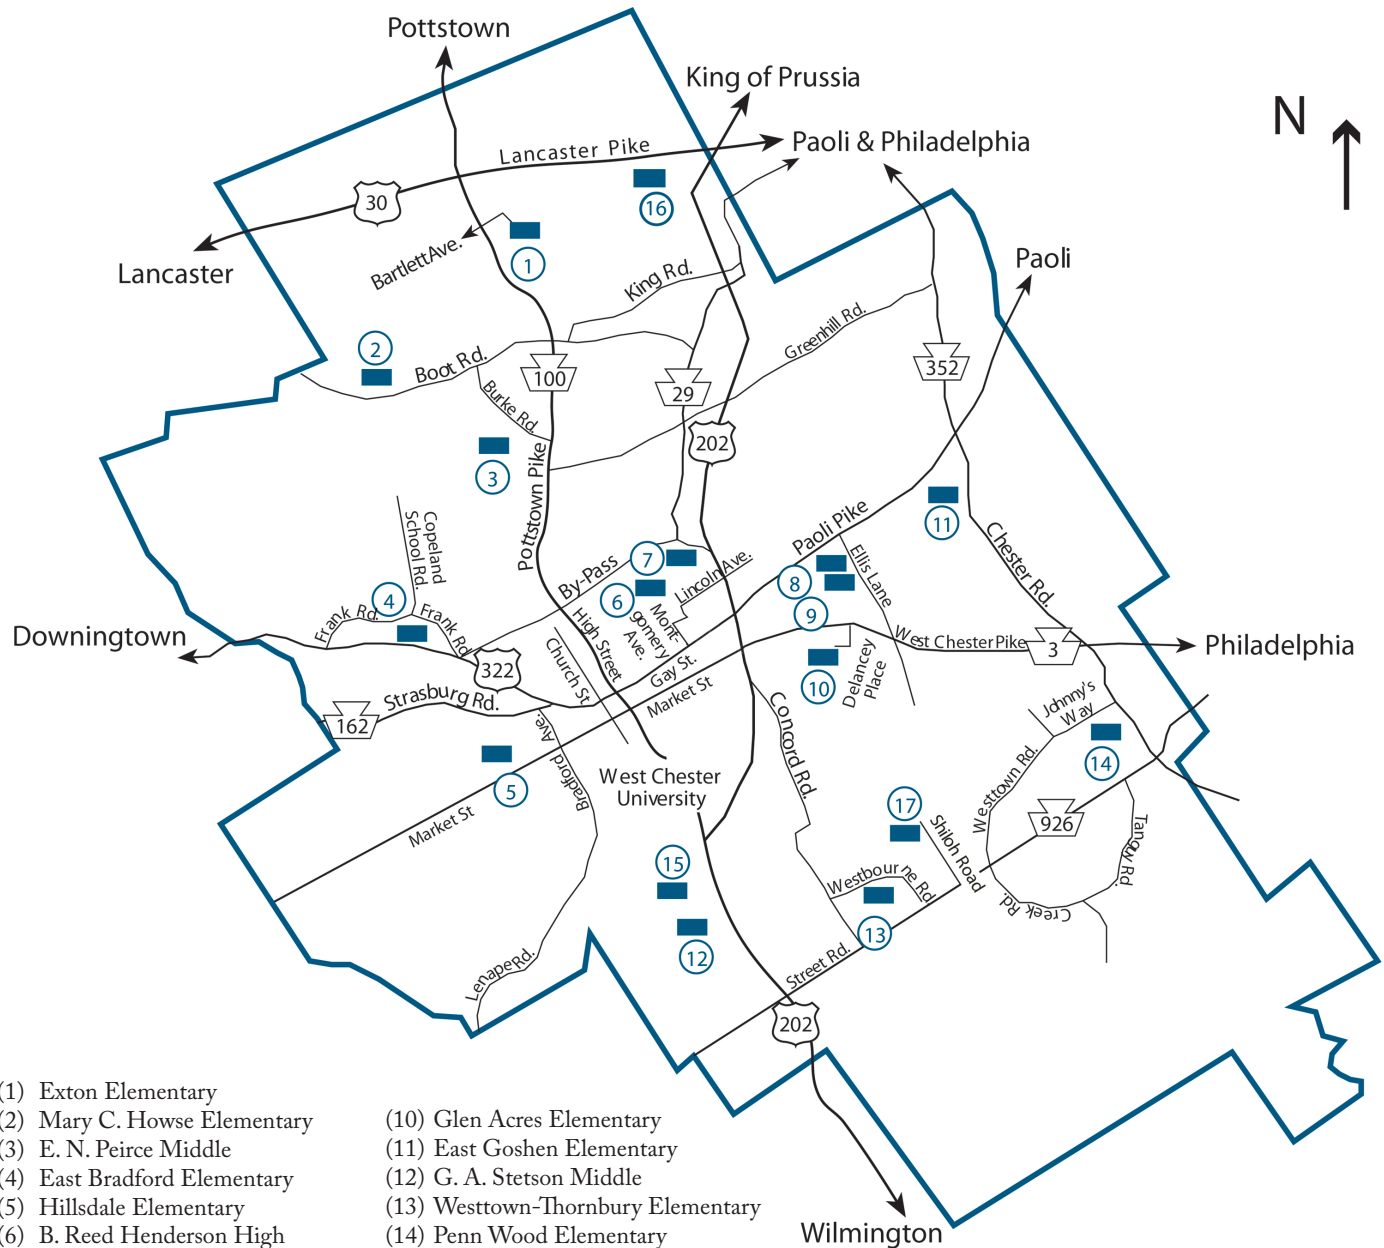

SITE MAP

West Chester Area School District, 782 Springdale Drive, Exton, PA 19341

Telephone: 484-266-1000 • Fax: 484-266-1175 • Website: www.wcasd.net

Facebook: [facebook.com/WestChesterAreaSchoolDistrict](https://www.facebook.com/WestChesterAreaSchoolDistrict) Twitter: [@WestChesterASD](https://twitter.com/WestChesterASD)

- (1) Exton Elementary
- (2) Mary C. Howse Elementary
- (3) E. N. Peirce Middle
- (4) East Bradford Elementary
- (5) Hillsdale Elementary
- (6) B. Reed Henderson High
- (7) Fern Hill Elementary
- (8) J. R. Fugett Middle
- (9) East High

- (10) Glen Acres Elementary
- (11) East Goshen Elementary
- (12) G. A. Stetson Middle
- (13) Westtown-Thornbury Elementary
- (14) Penn Wood Elementary
- (15) Sarah W. Starkweather Elementary
- (16) Spellman Education Center
- (17) Bayard Rustin High